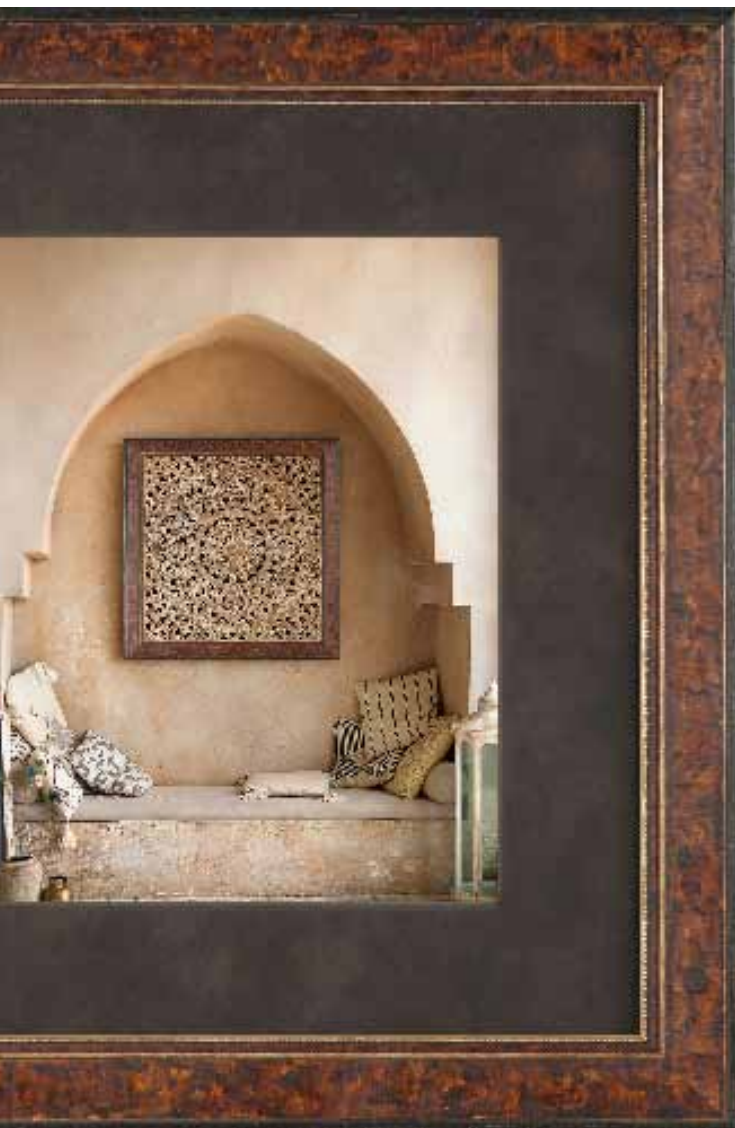

NEW - X565405

X399403 25x38x11